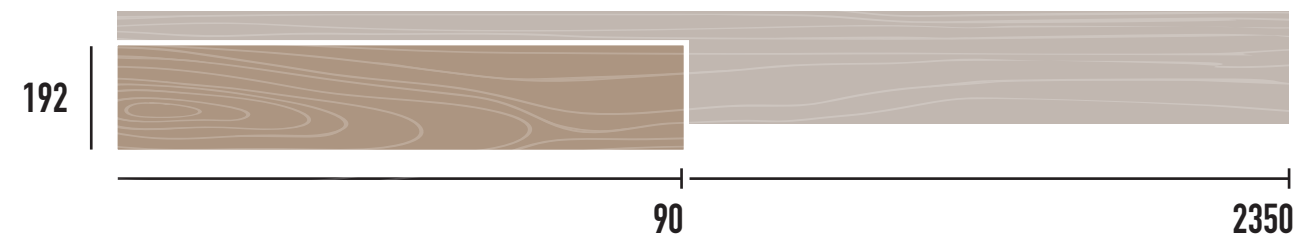

HERRINGBONE PATTERN /
AB GRADE

ROVERE / OAK / CHENE / ROBLE

NOCE / WALNUT / NOYER / NOGAL

REGULAR INSTALLATION /

CHARACTER GRADE

ROVERE / OAK / CHENE / ROBLE

REGULAR INSTALLATION /
RUSTIC GRADE

ROVERE / OAK / CHENE / ROBLE

NOCE / WALNUT / NOYER / NOGAL

GRADES SELECTION

No two pieces of wood are alike, even if they come from the same tree. Heartwood looks different than wood from the outer regions of the tree trunk. And depending on the wood species, wood from higher areas of the tree may have more knots than wood from further down. There are many criteria that define the typical character of a grade.

ELITE

Mixed grain, essentially even colour in connection with the typical features of the species. Possible small knots in some boards.

FIBRAMIX

Mixed grain. Some boards may show colour variations and knots. In the extra wide boards (from 140 mm width), knots maybe be even tight and open.