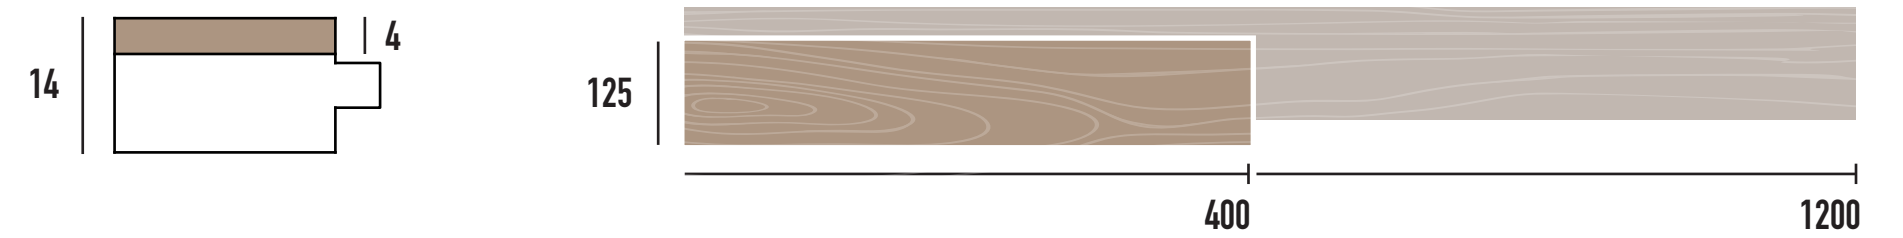

NOCE / WALNUT / NOYER / NOGAL