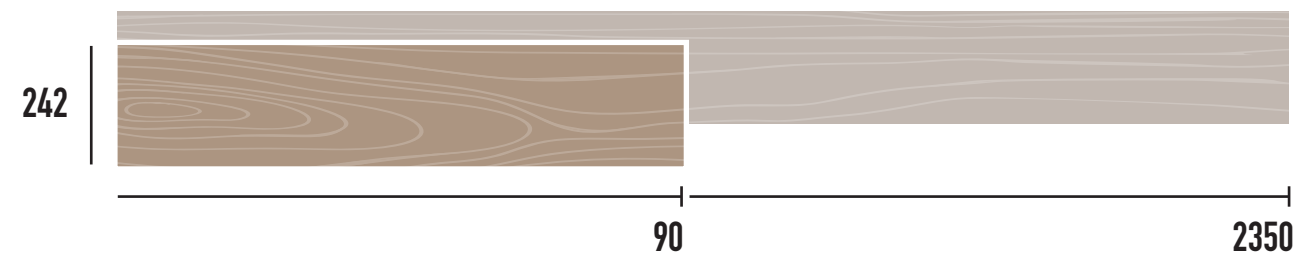

HERRINGBONE PATTERN /
AB GRADE

ROVERE / OAK / CHENE / ROBLE

NOCE / WALNUT / NOYER / NOGAL

REGULAR INSTALLATION /

CHARACTER GRADE

ROVERE / OAK / CHENE / ROBLE

REGULAR INSTALLATION /
RUSTIC GRADE

ROVERE / OAK / CHENE / ROBLE

NOCE / WALNUT / NOYER / NOGAL

GRADES SELECTION

No two pieces of wood are alike, even if they come from the same tree. Heartwood looks different than wood from the outer regions of the tree trunk. And depending on the wood species, wood from higher areas of the tree may have more knots than wood from further down. There are many criteria that define the typical character of a grade.

ELITE

Mixed grain, essentially even colour in connection with the typical features of the species. Possible small knots in some boards.

FIBRAMIX

Mixed grain. Some boards may show colour variations and knots. In the extra wide boards (from 140 mm width), knots maybe be even tight and open.