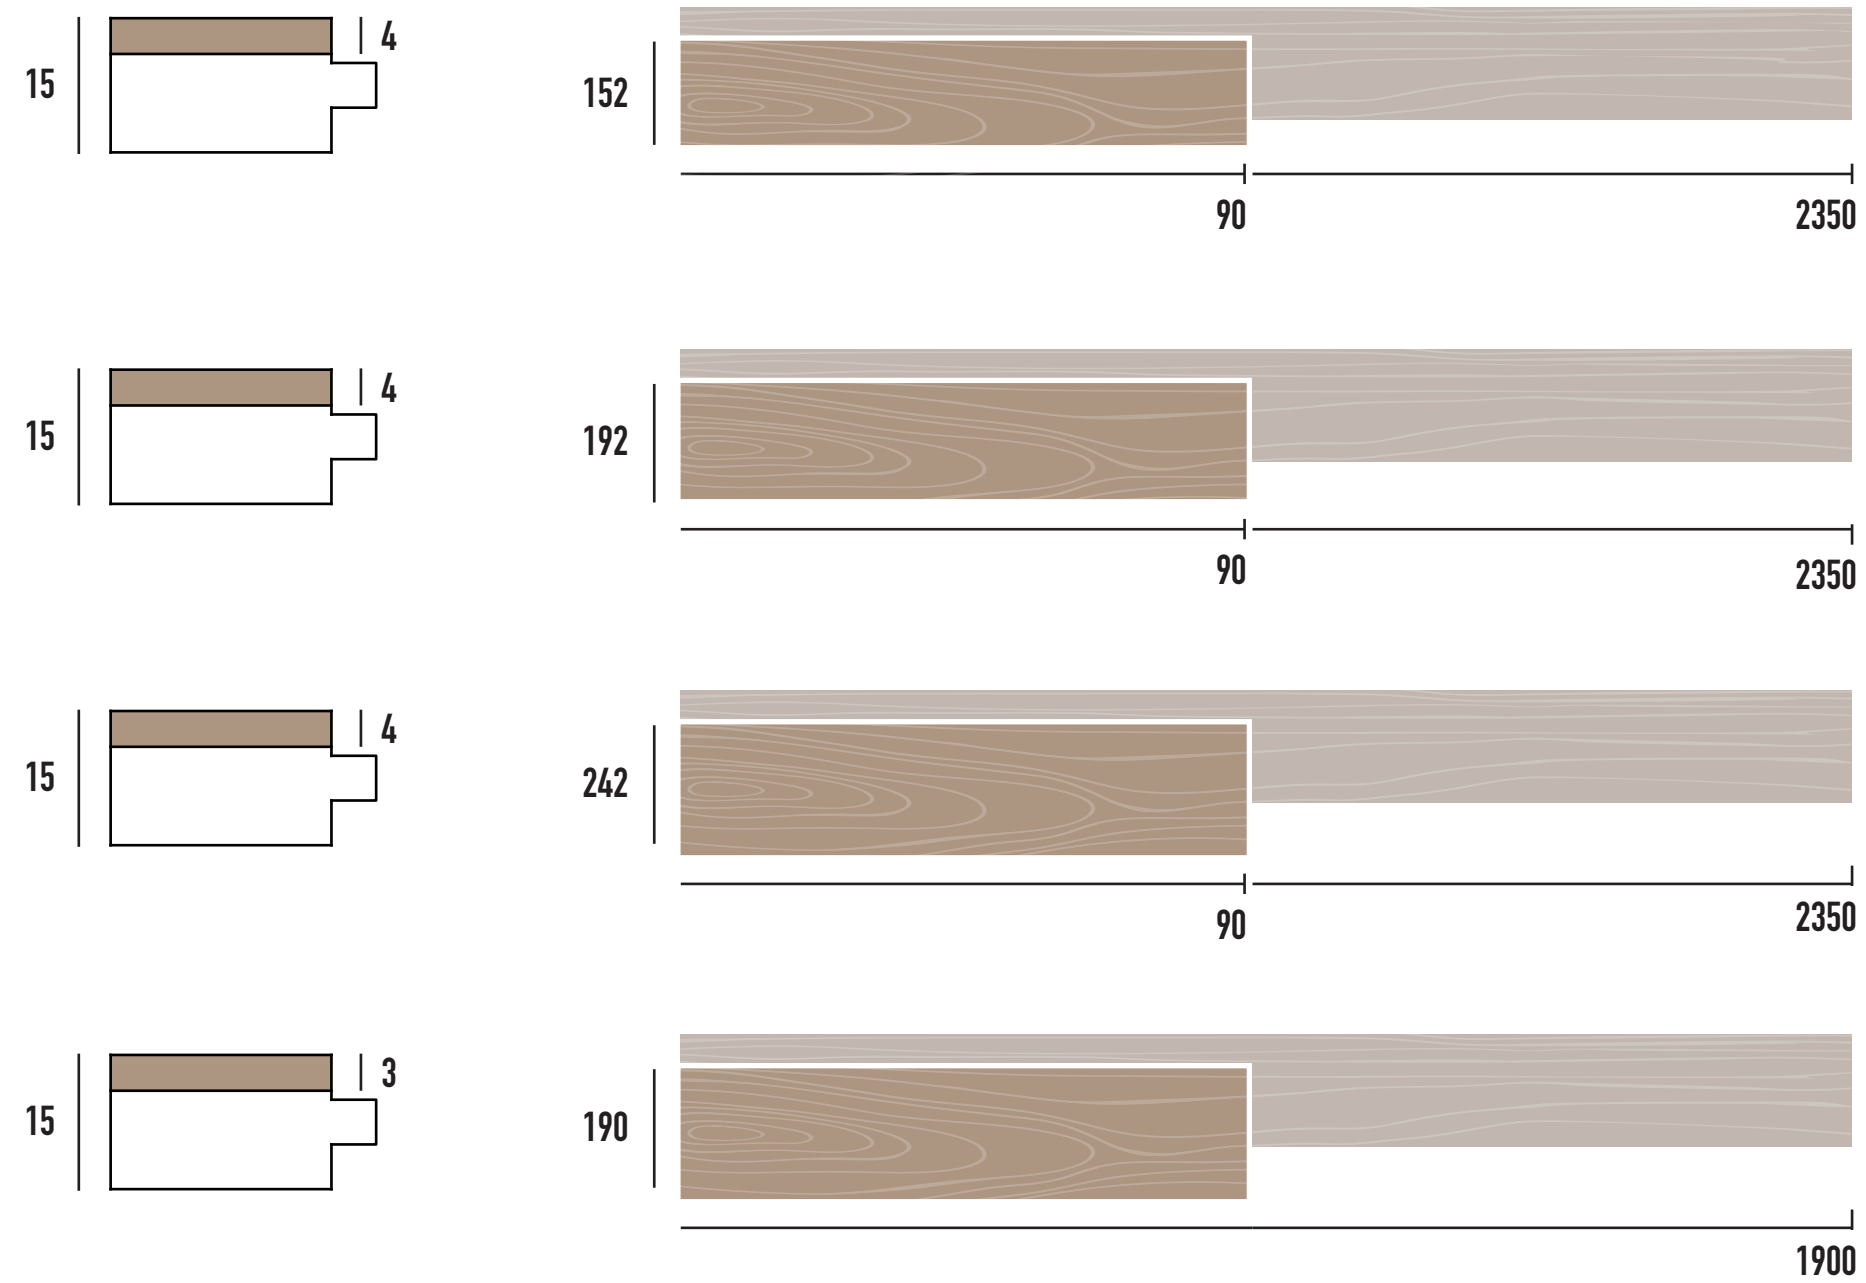

HERRINGBONE PATTERN /
AB GRADE

ROVERE / OAK / CHENE / ROBLE

NOCE / WALNUT / NOYER / NOGAL

REGULAR INSTALLATION /

CHARACTER GRADE

ROVERE / OAK / CHENE / ROBLE

REGULAR INSTALLATION /
RUSTIC GRADE

ROVERE / OAK / CHENE / ROBLE

NOCE / WALNUT / NOYER / NOGAL

GRADES SELECTION

No two pieces of wood are alike, even if they come from the same tree. Heartwood looks different than wood from the outer regions of the tree trunk. And depending on the wood species, wood from higher areas of the tree may have more knots than wood from further down. There are many criteria that define the typical character of a grade.

ELITE

Mixed grain, essentially even colour in connection with the typical features of the species. Possible small knots in some boards.

FIBRAMIX

Mixed grain. Some boards may show colour variations and knots. In the extra wide boards (from 140 mm width), knots maybe be even tight and open.