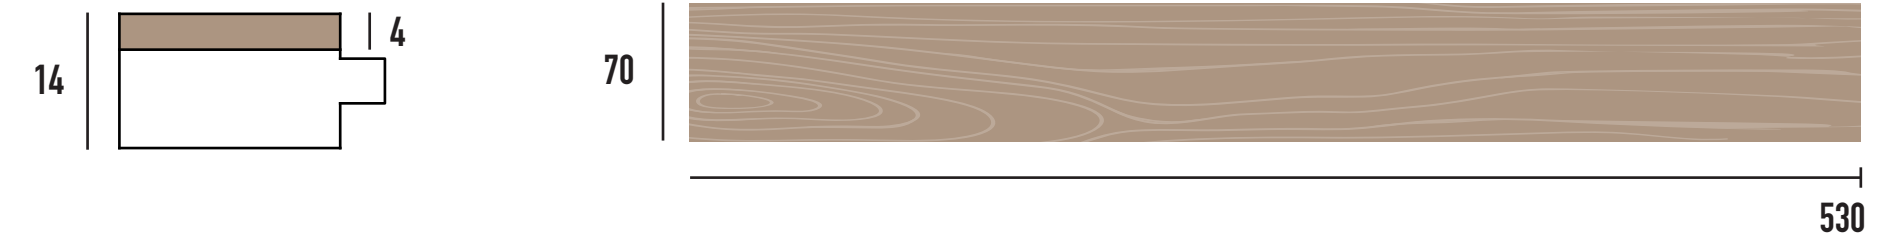

IDECKING DENIM

IDECKING TERRA

REGULAR INSTALLATION /
AB GRADE

ROVERE / OAK / CHENE / ROBLE

NOCE / WALNUT / NOYER / NOGAL

CHEVRON PATTERN /
AB GRADE

ROVERE / OAK / CHENE / ROBLE

NOCE / WALNUT / NOYER / NOGAL