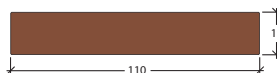

## Kebony Clear

Art. Nr. **2436**

**Rhombus**  
Kebony Clear 19 x 120 mm

Art. Nr. **2447**

**Rectangular**  
Kebony Clear 19 x 110 mm

All products – both Clear and Character – are FSC®-certified.

For all products and profiles see:  
[www.kebony.com/products](http://www.kebony.com/products)