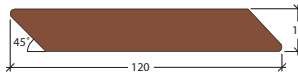

Rectangular
Kebony Clear 19 x 110 mm