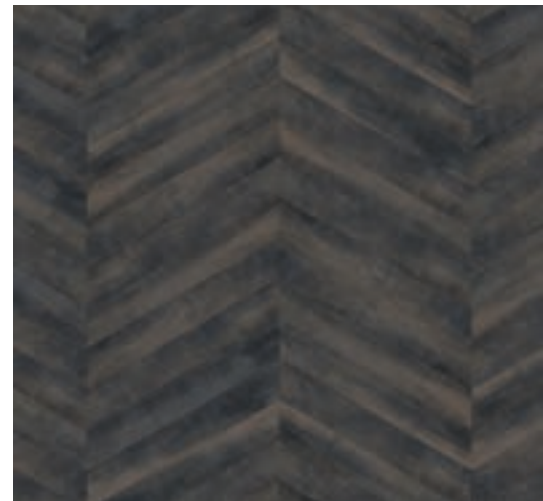

DC426 Created with Industrial Oak - Halcyon Pleat