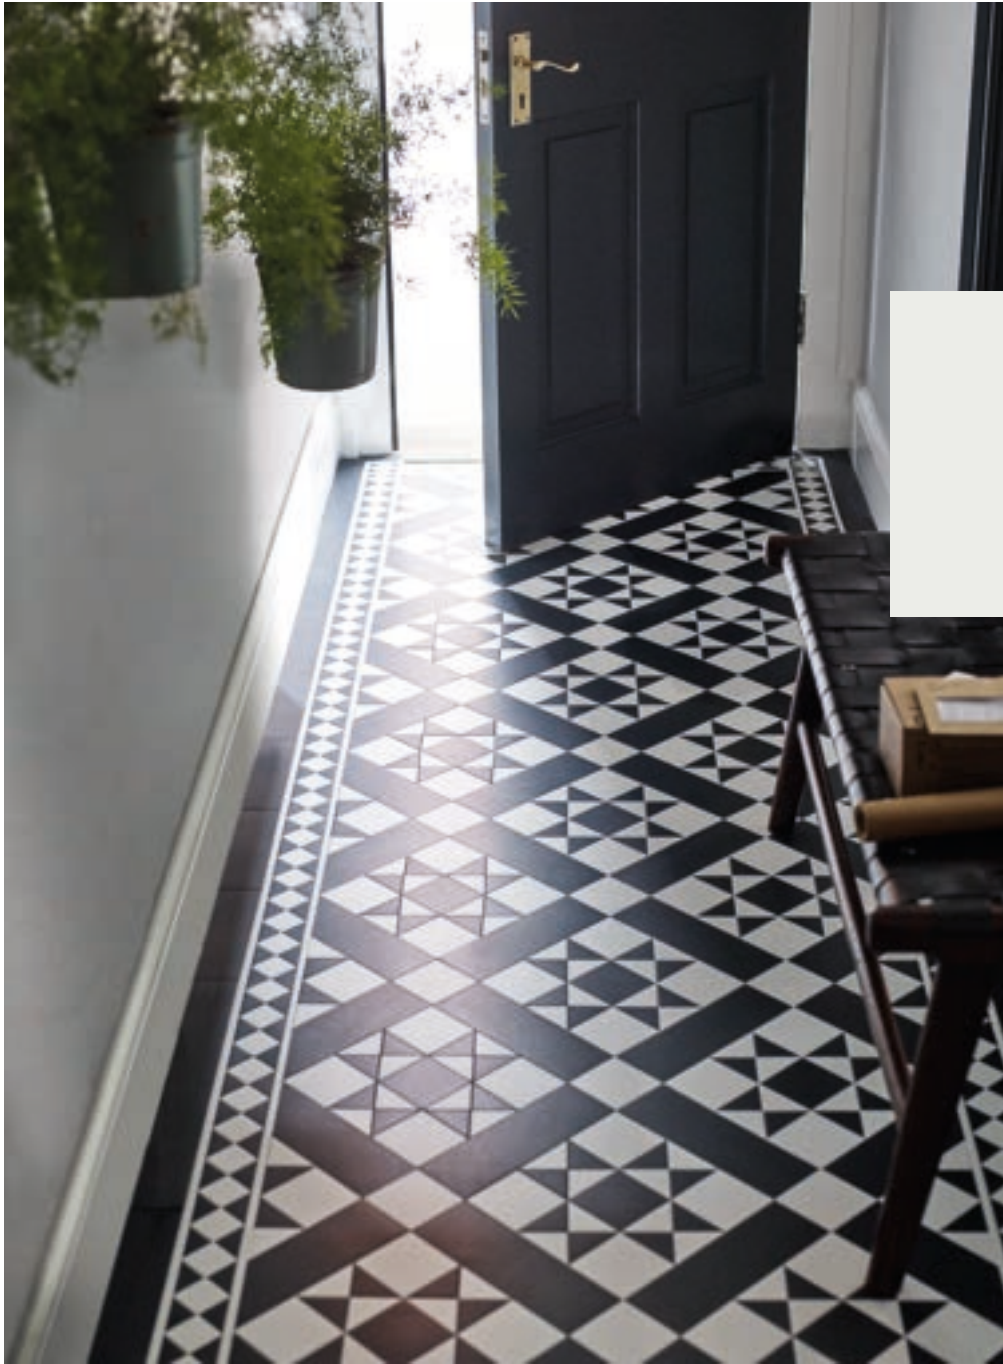

Visit amtico.com to find a retailer or call 0121 745 0800

- 1. Classic laying pattern
- 2. White
- 3. Graphite Slate

Classic Mono - DC257

Border - DC257B

Classic Mono

Make a statement with bold and beautiful black and white. This classic pairing creates a stylish welcome in a hallway.