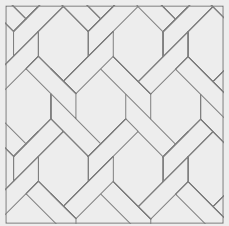

Amtico Signature | Designers' Choice | Castel Weave

Castel Weave

“Structured and symmetrical,
this is a contemporary take
on classic geometry.”

Sarah Escott *Design Manager*

- 1. Castel Weave laying pattern
- 2. Designers' Choice DC266
- 3. White Wash Wood