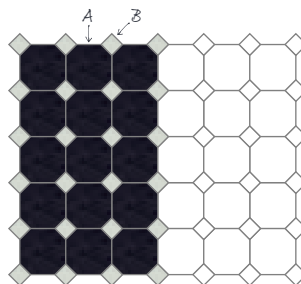

Polygon Key

114 x 229mm 81 x 81mm

3 Products
Code: EP461

Key Stone

Mini: 51 x 51mm 152 x 152mm
Small: 51 x 51mm 305 x 305mm

2 Products Small
Code: EP216

2 Products Mini
Code: EP305

3 Products Mini
Code: EP309