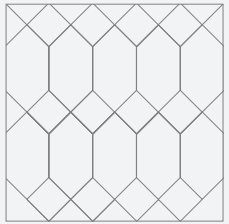

Amtico Signature | Designers' Choice | Polygon Key

“The bold geometry and proportions are perfect for creating a striking and confident space.”

Sarah Escott *Design Manager*

Polygon Key

1