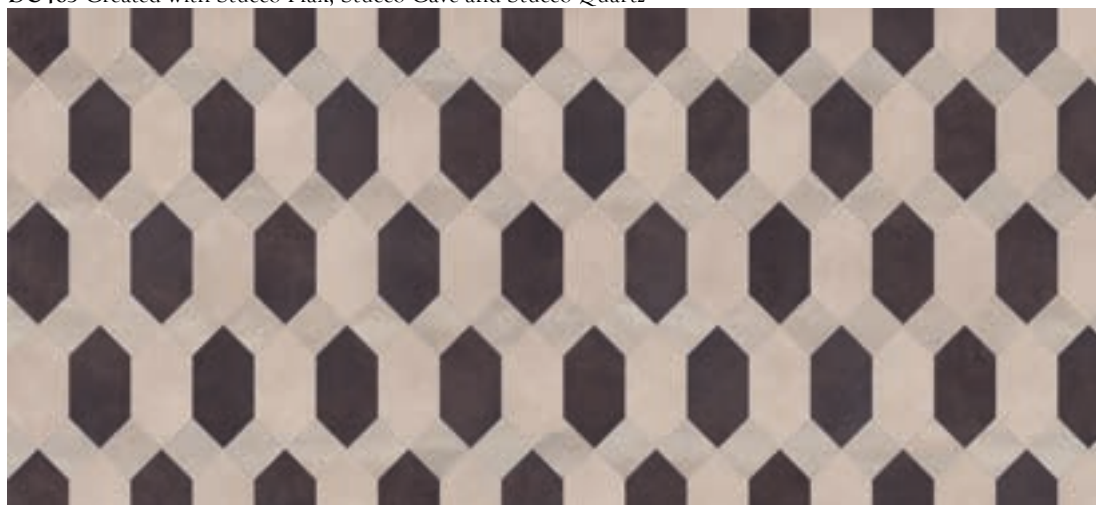

DC466 Created with Encaustic Calcite, Tempus Harmony and Encaustic Umber

Visit our Room Visualiser at [amtico.com](https://www.amtico.com) to view your favourites in your chosen space and laying pattern