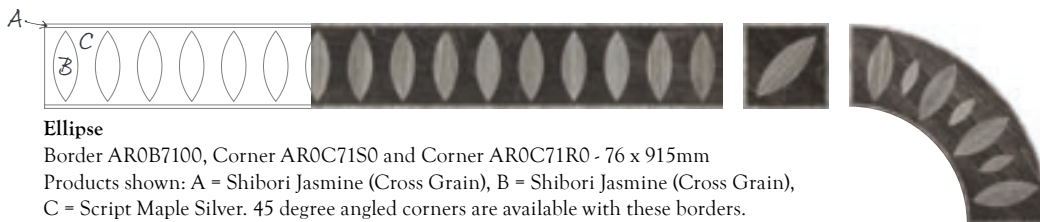

Ellipse

Border AR0B7100, Corner AR0C71S0 and Corner AR0C71R0 - 76 x 915mm

Products shown: A = Shibori Jasmine (Cross Grain), B = Shibori Jasmine (Cross Grain),

C = Script Maple Silver. 45 degree angled corners are available with these borders.