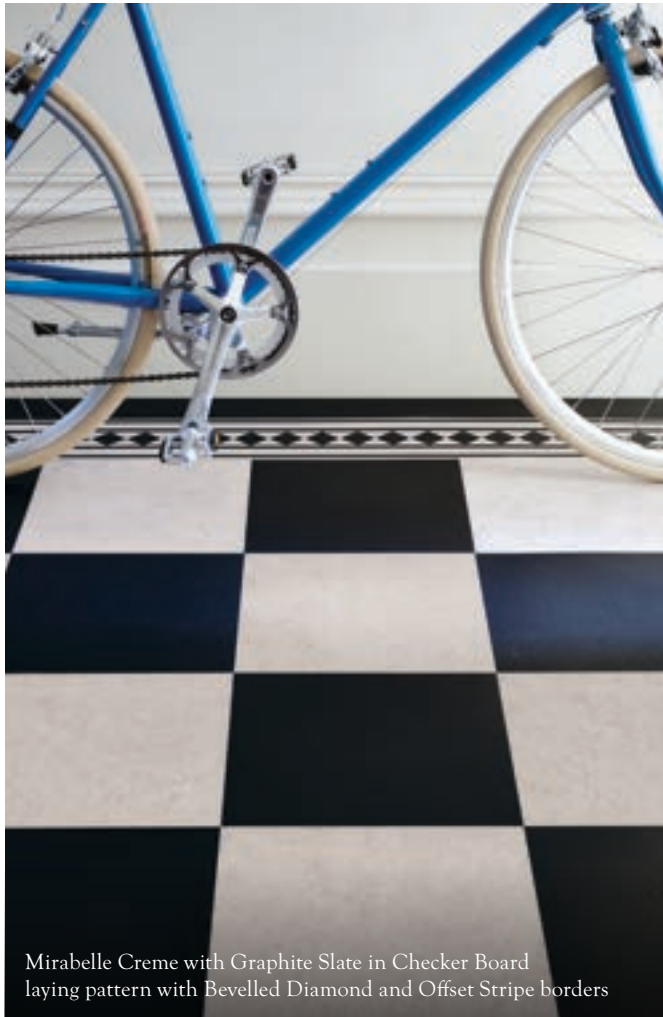

Size shown: 152 x 915mm

DECK BLOCK

Size shown: 114 x 915mm (stripping required)

STRIPWOOD

Size shown: 185 x 1220mm

Herringbone

HERRINGBONE TILE

Size shown: 305 x 610mm (stripping optional)

HERRINGBONE PLANK

Size shown: 152 x 915 mm (stripping optional)

Mirabelle Creme with Graphite Slate in Checker Board laying pattern with Bevelled Diamond and Offset Stripe borders

We've taken Amtico Signature products and combined them in unique ways to create inspirational flooring options.