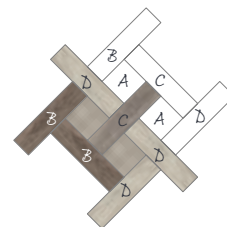

Amtico Signature | Design Options

Basket Weave

114 x 114mm

76 x 305mm

1 Product
Code: EP101

2 Products
Code: EP104

4 Products
Code: EP106

Woven