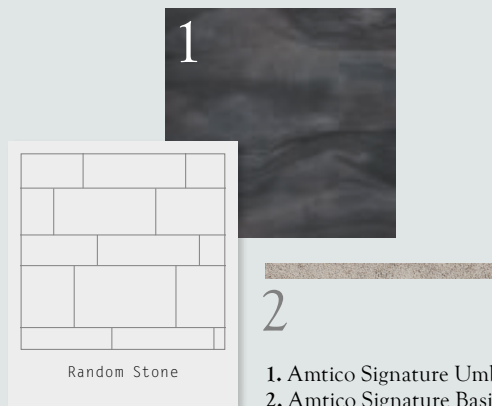

Try the Room Visualiser.

Get creative!

We know ordering new flooring is a big decision and you want to be sure you've made the right choice. That's where our online Room Visualiser can help.

Select a room, browse through our products and experiment to see which colours and patterns will look best in your space. You can even save your favourites to come back to later. It's like having your own Amtico designer at home.

Try it now at [amtico.com](https://www.amtico.com)

visit
[amtico.com](https://www.amtico.com)

1. Amtico Signature Umbra Eclipse
2. Amtico Signature Basilica Shell stripping