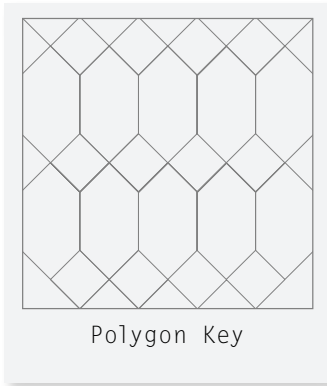

Amtico Signature | Designers' Choice | Polygon Key

Tile sizes used to create this pattern...