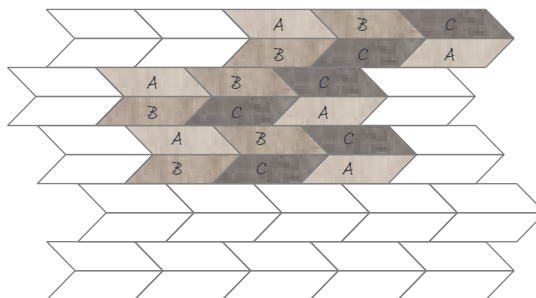

3 Products
Code: EP163