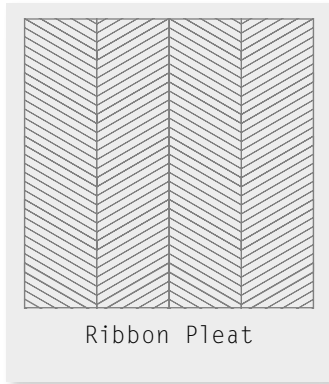

Ribbon Pleat

Plank sizes used to create this pattern...

76 x 610mm