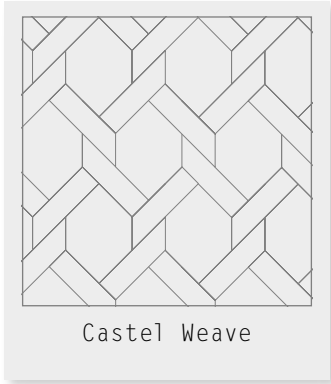

Amtico Signature | Designers' Choice | Castel Weave