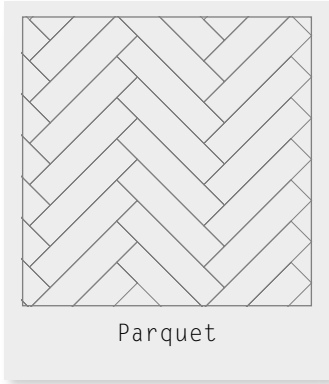

2

3

- 1. Large Parquet laying pattern
- 2. Designers' Choice DC107
- 3. Ink Wash Wood

Amtico Signature | Designers' Choice | Parquet

Plank sizes used to create this pattern...

Small
76 x 229mm

Large
114 x 457mm