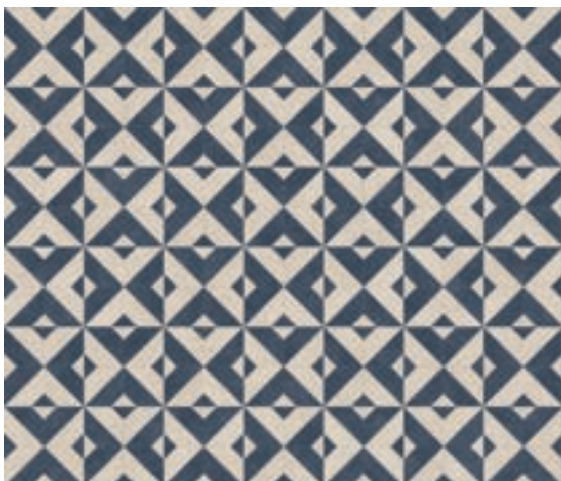

1. Echo laying pattern
2. Stucco Hay
3. Stucco Putty

Echo Ink DC455

Deep grey-blue and cream combine to offer a sophisticated twist on more conventional black and white ceramics.

1. Echo laying pattern
2. Stucco Flax
3. Stucco Quartz