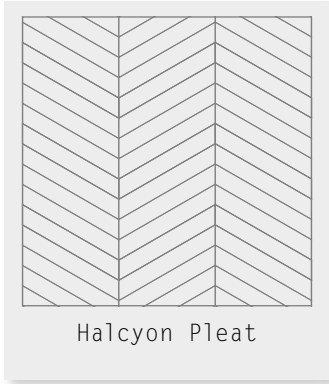

Halcyon Pleat

1

2

3

Rotterdam Oak in Halcyon Pleat laying pattern – Designers' Choice

- 1. Halcyon Pleat laying pattern
- 2. Designers' Choice DC423
- 3. Rotterdam Oak

Amtico Signature | Designers' Choice | Halcyon & Ribbon Pleat