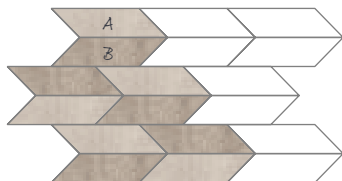

2 Products
Code: EP160