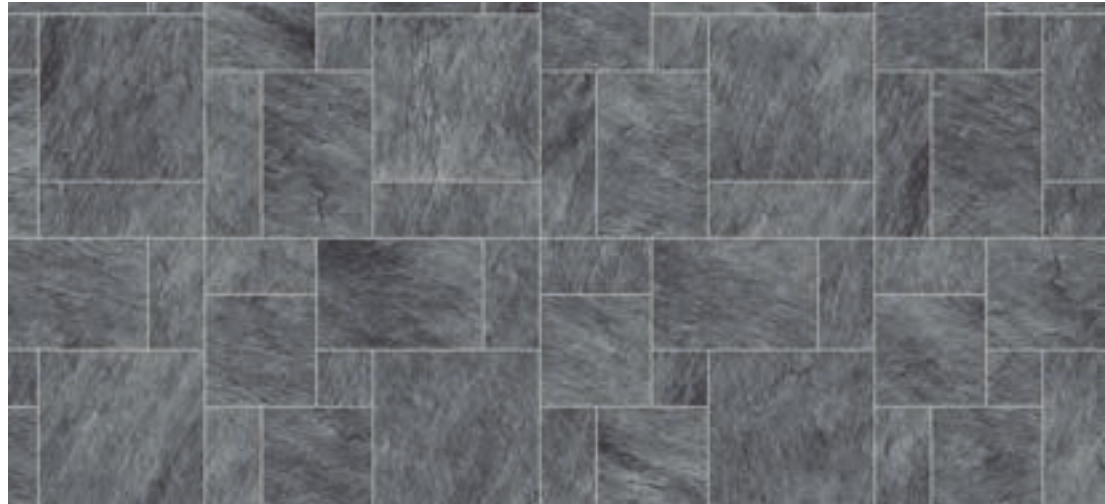

Modernist Spire in Flagstone Large laying pattern with Stria Volcanic stripping – Designers' Choice

Amtico Signature | Designers' Choice | Flagstone

Full unit size used to create this pattern...

DC434 Created with Mirabelle Creme with Stria Basalt stripping - Flagstone Small