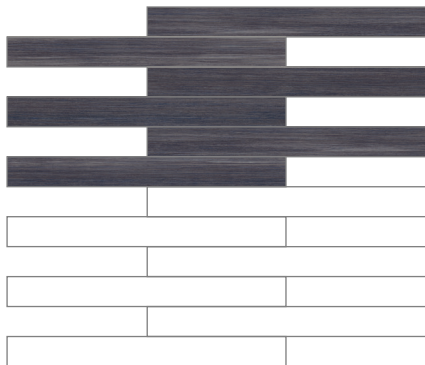

LINEAR BLOCK