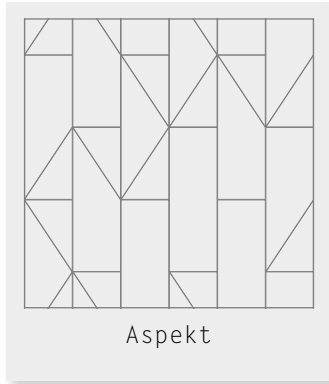

2

3

4

5

1. Aspekt Small laying pattern
2. Designers' Choice DC375
3. Stucco Flax
4. Stucco Putty
5. Stucco Clay

Plank sizes used to create this pattern...

Mini

76 x 229mm