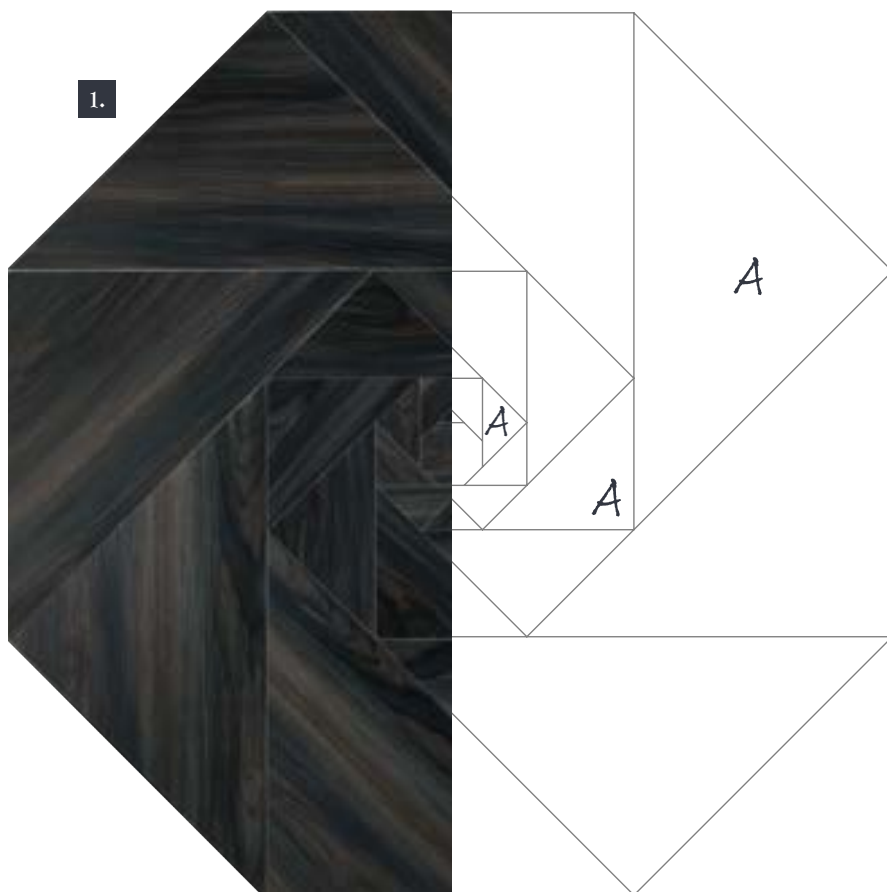

FIND YOUR NEAREST RETAILER AT AMTICO.COM

- 1. Pavilion**
AR0MC9501
1562mm diameter
Product shown:
A = Ink Wash Wood
- 2. Small Star**
AR0MC300
610mm diameter
Products shown:
A = Equator Wave
B = Parisian Pine
C = Script Maple Silver
D = White Wash Wood
- 3. Cassini Oval**
AR0MC190
709 x 1034mm
Products shown:
A = Basilica Salt
B = Basilica Shell
- 4. Lotus**
AR0MC400
915mm diameter
Products shown:
A = White Wash Wood
B = Nomad Oak
C = Chateau Oak
D = Shore Oak
E = Shore Oak
- 5. Myron**
AR0MC160
915mm diameter
Product shown:
A and B =
Cornish Oak
- 6. Constellation**
AR0MC210
890mm diameter
Products shown:
A = Cornish Oak
B = Manor Oak
C = Reclaimed Oak
- 7. Manhattan**
AR0MC220
890mm diameter
Products shown:
A = Patina Vapour
B = Shibori Jasmine
C = Cirrus Dawn
D = Cirrus Mist
- 8. Origami**
AR0MC200
890mm diameter
Products shown:
A = York Oak
B = Cornish Oak
C and D = Brushed Oak
- 9. Apollo**
AR0MC230
890mm diameter
Products shown:
A = Wharf Oak
B = White Wash Wood
C = Stria Rock