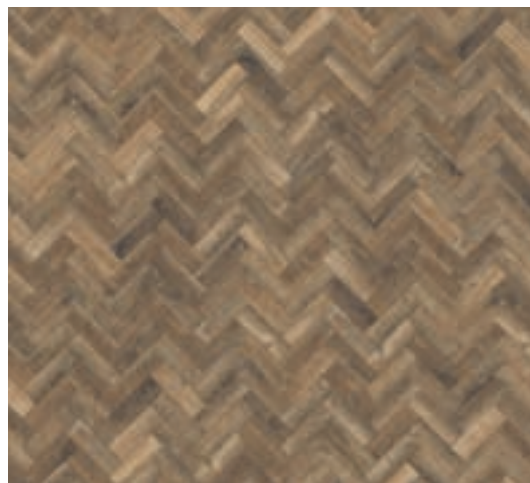

DC337 Created with Aged Oak - *Small Parquet*

Visit amtico.com to find a retailer or call 0121 745 0800