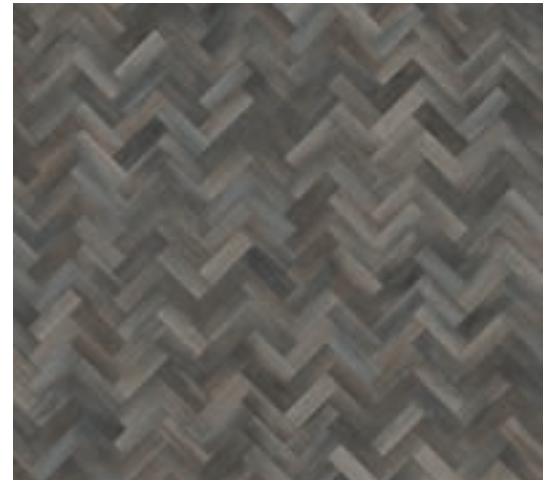

DC338 Created with Pacific Grain - *Small Parquet*